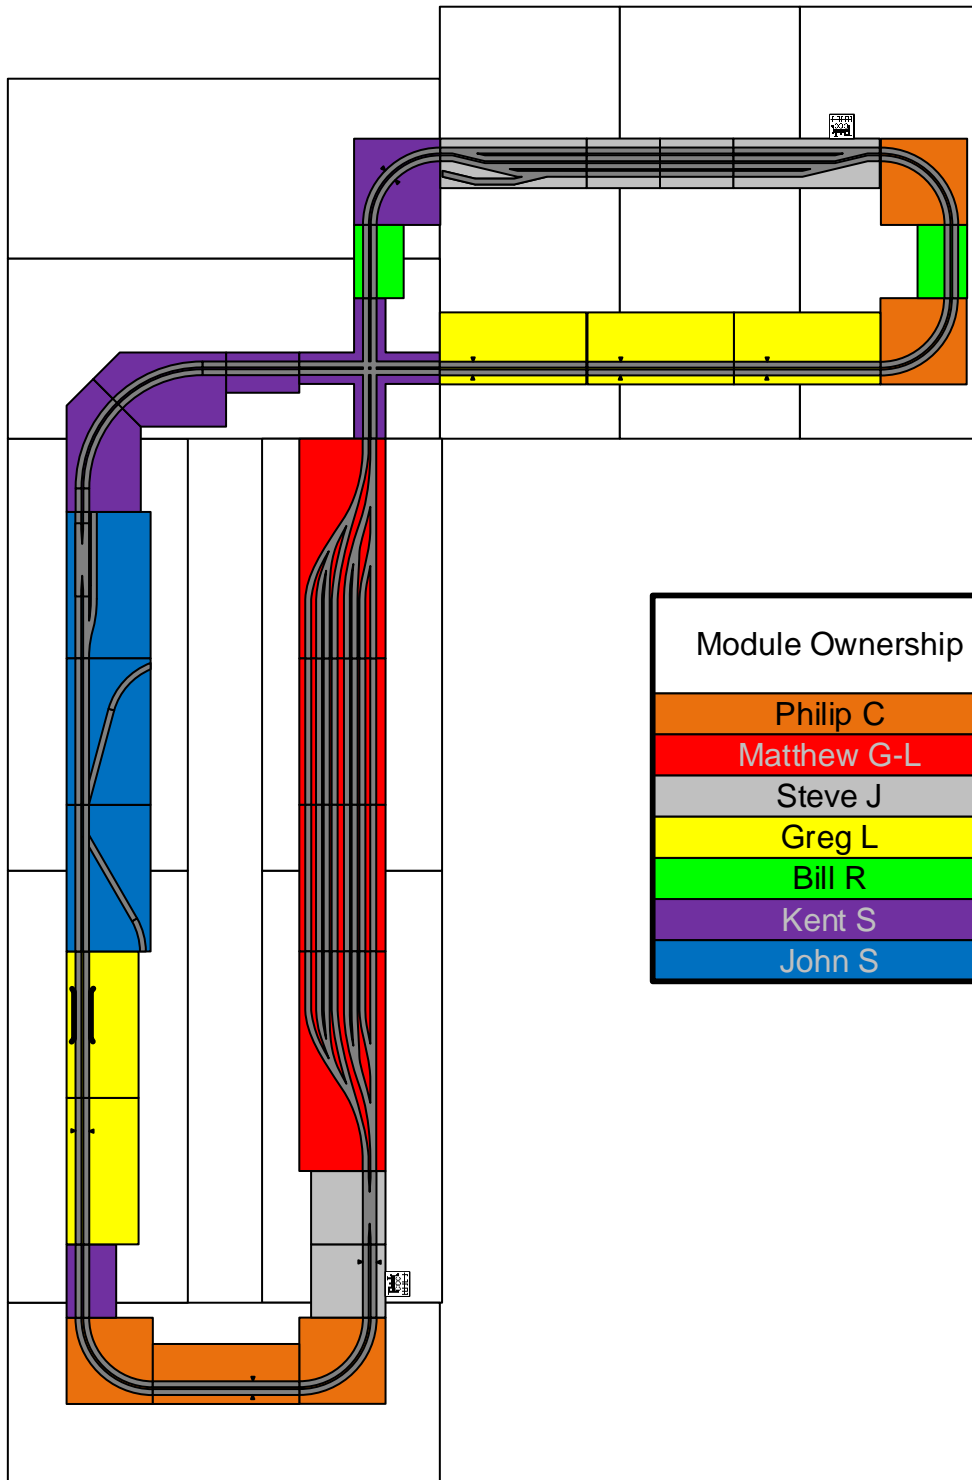

Fairfax Station

August 16, 2020

| Module Ownership |
|------------------|
| Philip C |
| Matthew G-L |
| Steve J |
| Greg L |
| Bill R |
| Kent S |
| John S |