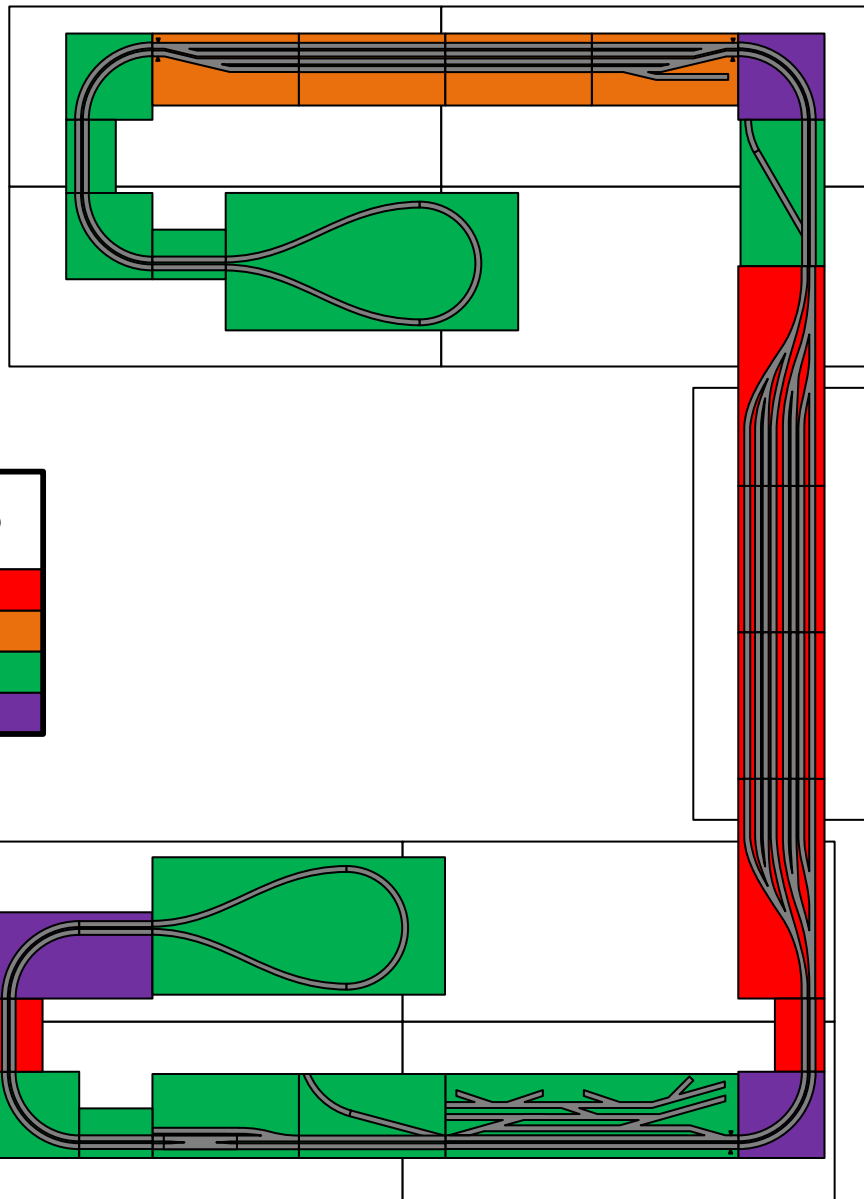

Fairfax Station

Feb 9, 2020

Module Ownership	
Matthew G-L	Red
Phil P.	Orange
John S.	Green
Dave T.	Purple