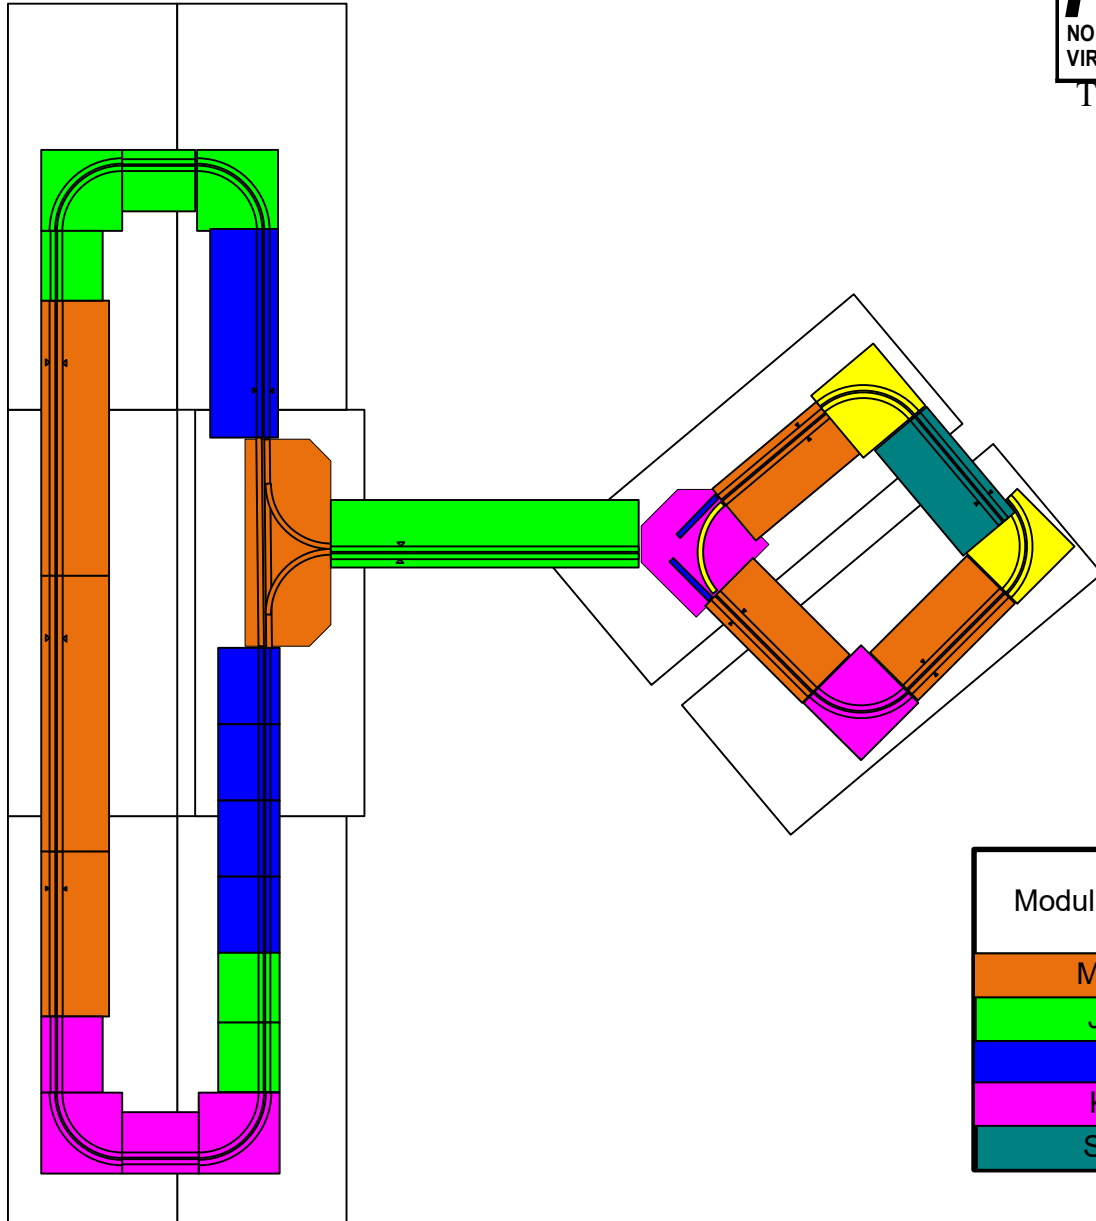

Fairfax Station

November 10th, 2019

Module Ownership
Matt G-L.
John S.
Jay J.
Kent S.
Steve G.

As-built 191116