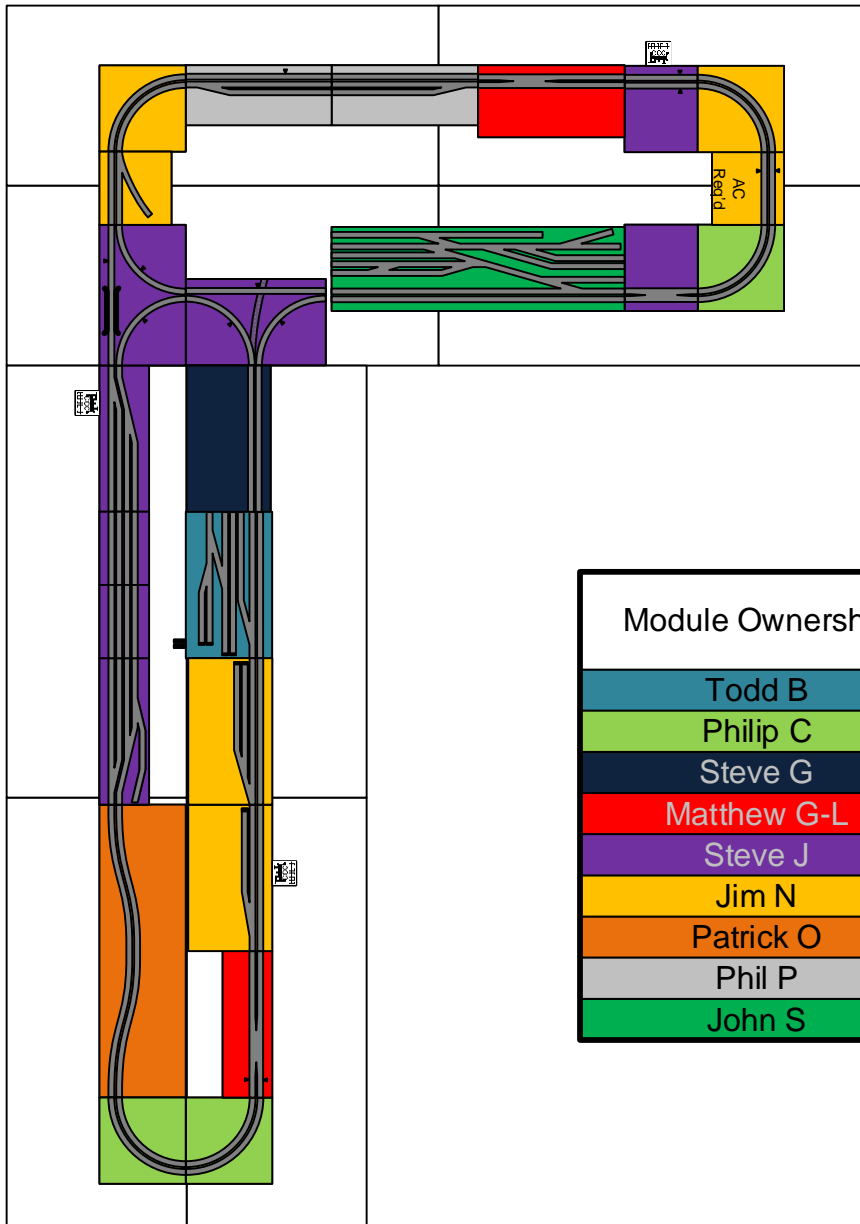

Fairfax Station

Aug 18, 2019

Module Ownership
Todd B
Philip C
Steve G
Matthew G-L
Steve J
Jim N
Patrick O
Phil P
John S