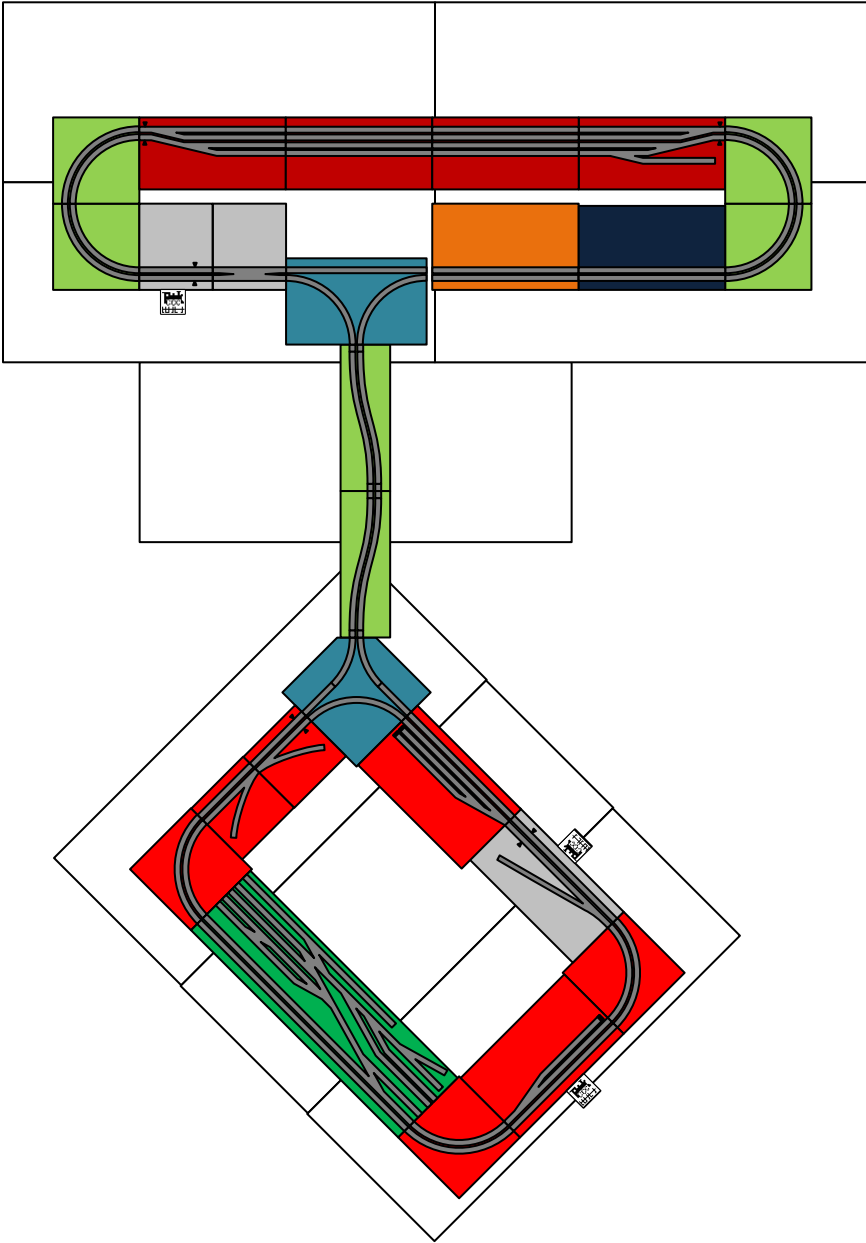

Fairfax Station

February 10, 2019

Module Ownership	
Orange	Todd B.
Dark Blue	Steve G.
Light Blue	Steve J.
Red	Jim N.
Dark Red	Phil P.
Light Blue	Kent S.
Green	John S.
Light Green	Leonard W.