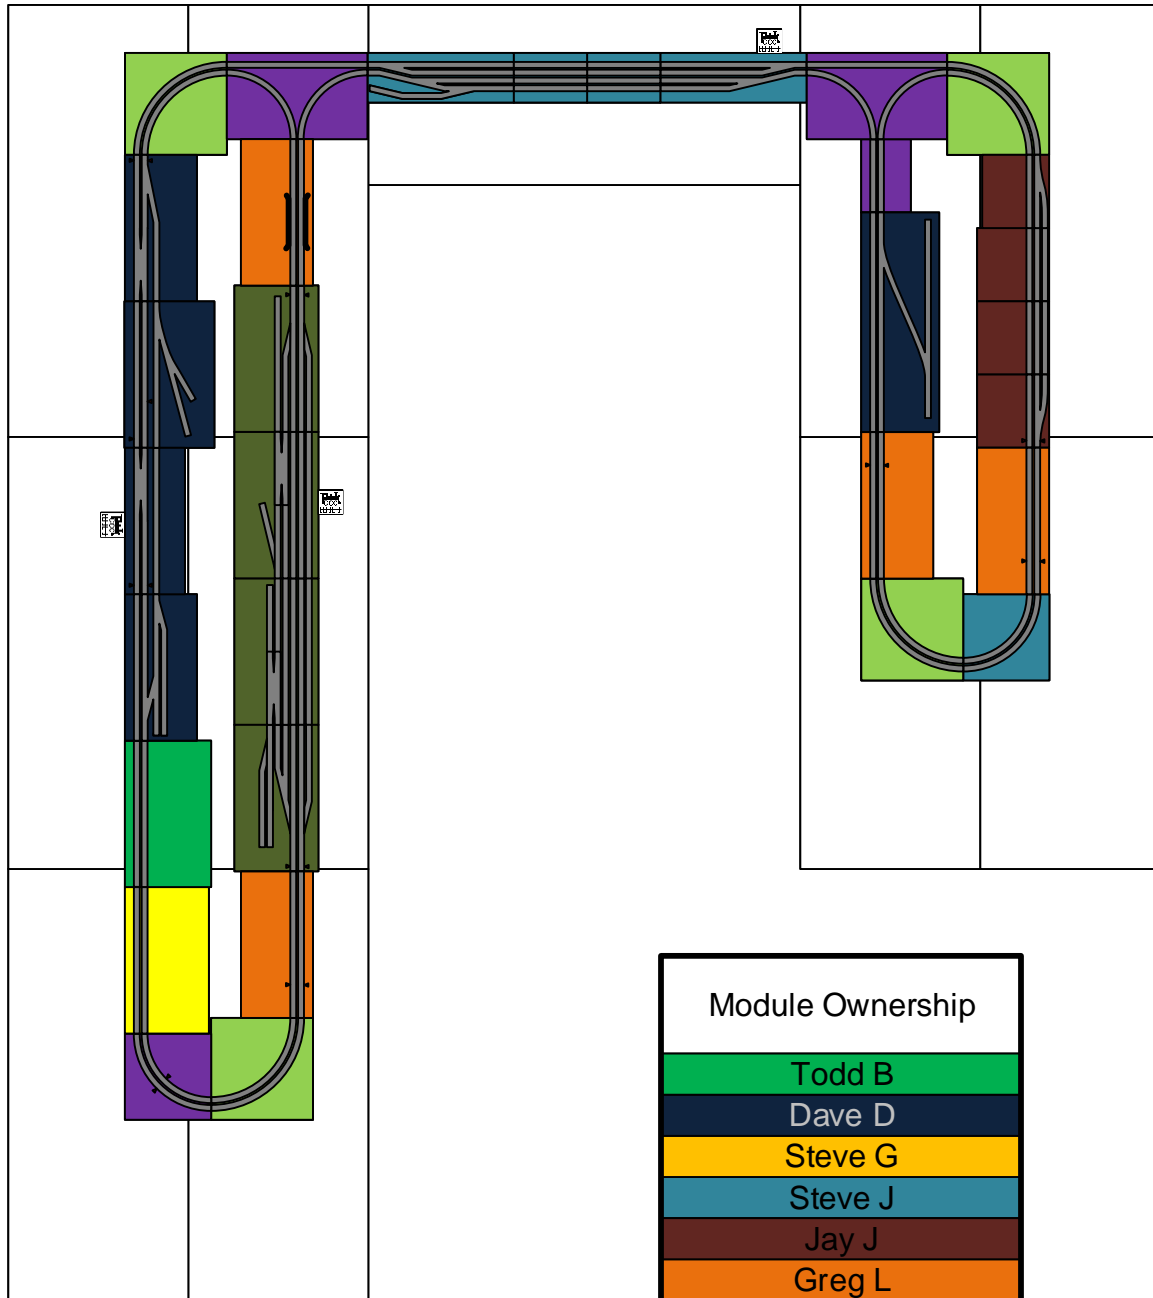

# Fairfax Station

June 10, 2018

T-TRAK Division

Module Ownership	
Green	Todd B
Dark Blue	Dave D
Yellow	Steve G
Blue	Steve J
Brown	Jay J
Orange	Greg L
Olive Green	Jim N
Light Green	Phil P
Purple	Kent S