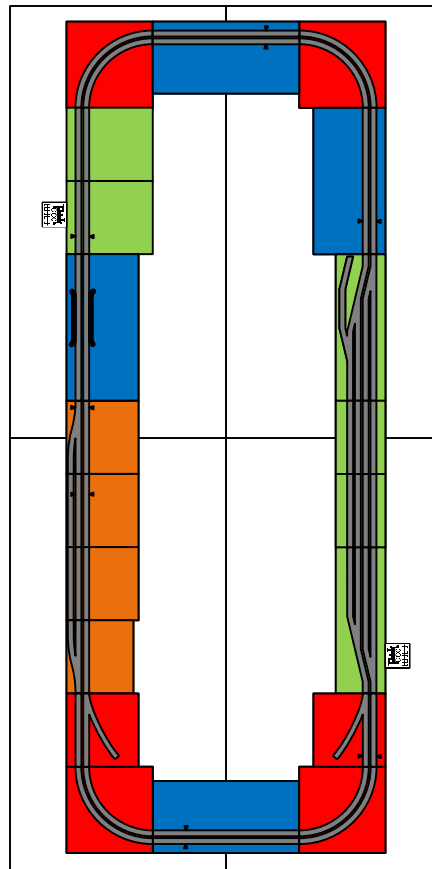

# Train Day

at the National Postal Museum  
May 19, 2018

T-TRAK Division

Module Ownership
Steve J.
Jay J.
Greg L.
Jim N.