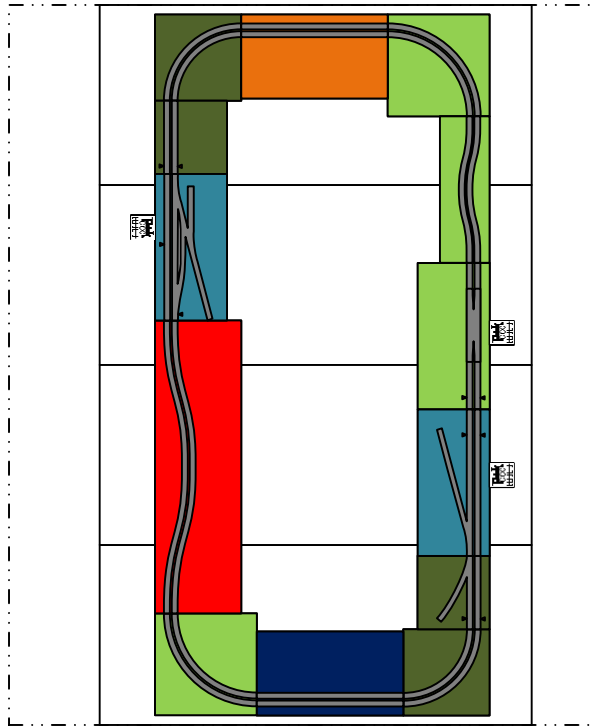

Herndon Depot Museum

March 4, 2018

T-TRAK Division

| Module Ownership |
|------------------|
| Todd B. |
| Steve G. |
| Steve J. |
| Jim N. |
| Patrick O. |
| Phil P. |

10' x 8' 2" layout space
41" around every side of
the layout