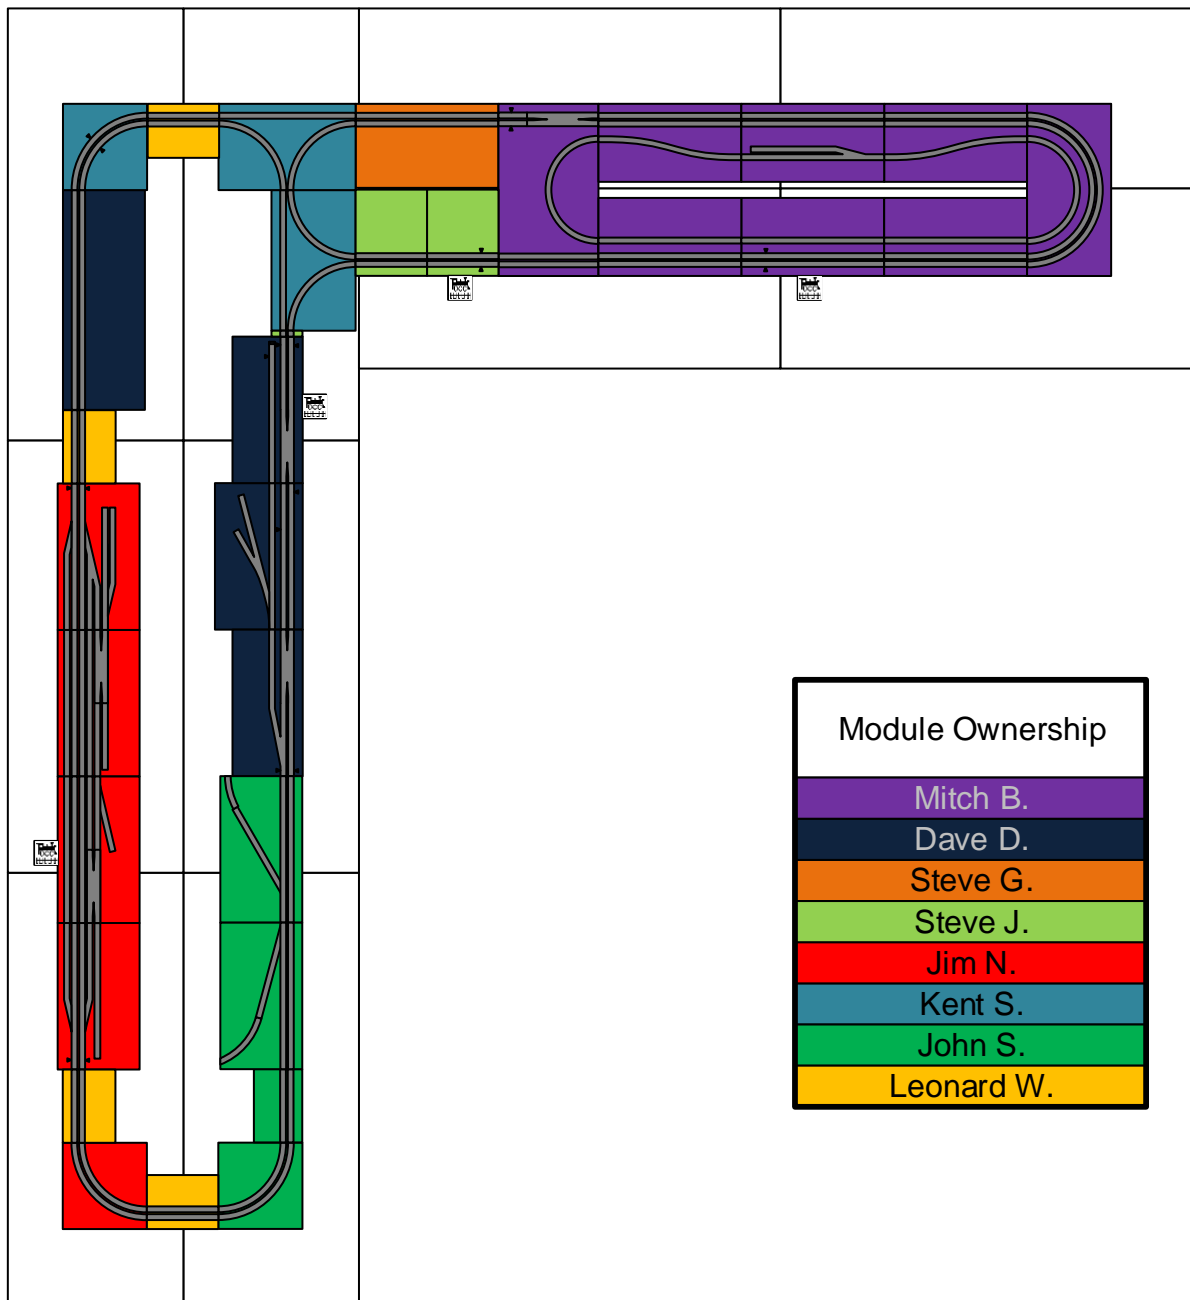

# Fairfax Station

October 8, 2017

Module Ownership
Mitch B.
Dave D.
Steve G.
Steve J.
Jim N.
Kent S.
John S.
Leonard W.