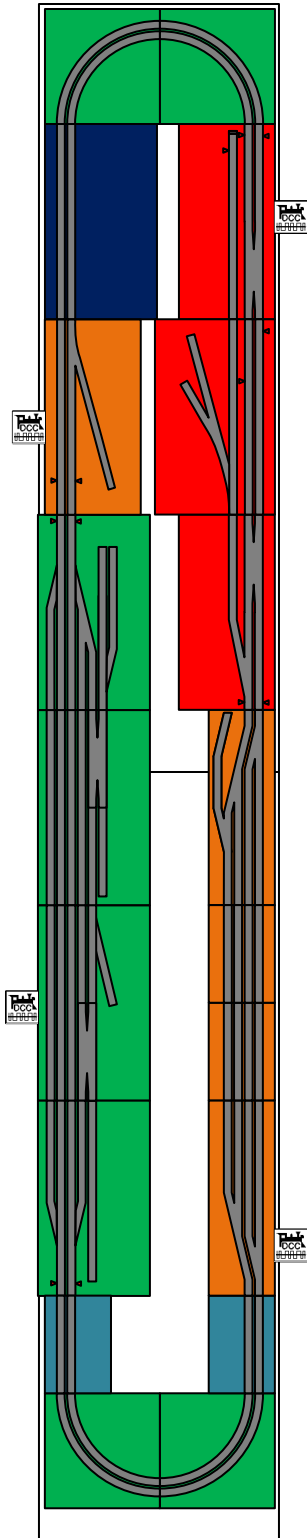

Model Classic 2017

April 29, 2017

T-TRAK Division

Module Ownership	
Green	Jim N
Orange	Steve J
Blue	Bill R
Red	Dave D.
Dark Blue	Steve G.