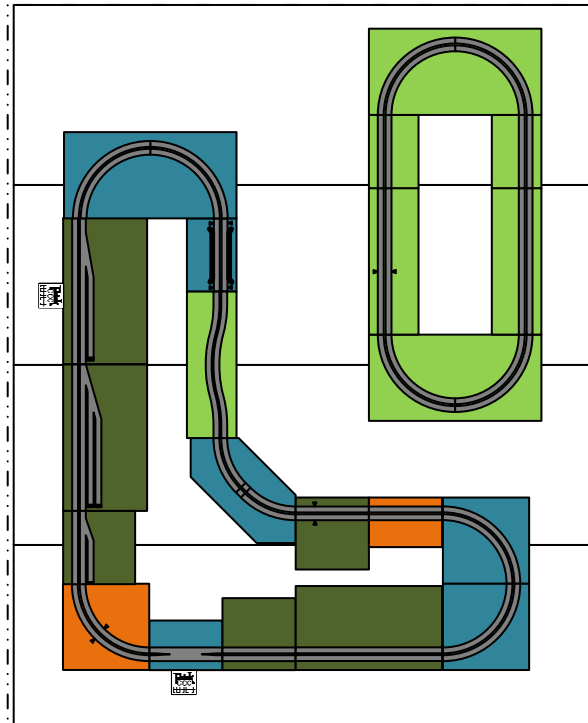

Herndon Depot Museum

December 10, 2016

T-TRAK Division

Module Ownership
Steve J.
Jim N.
Kent S.
Janice and Phil P.

10' x 8' 2" layout space
41" around every side of
the layout