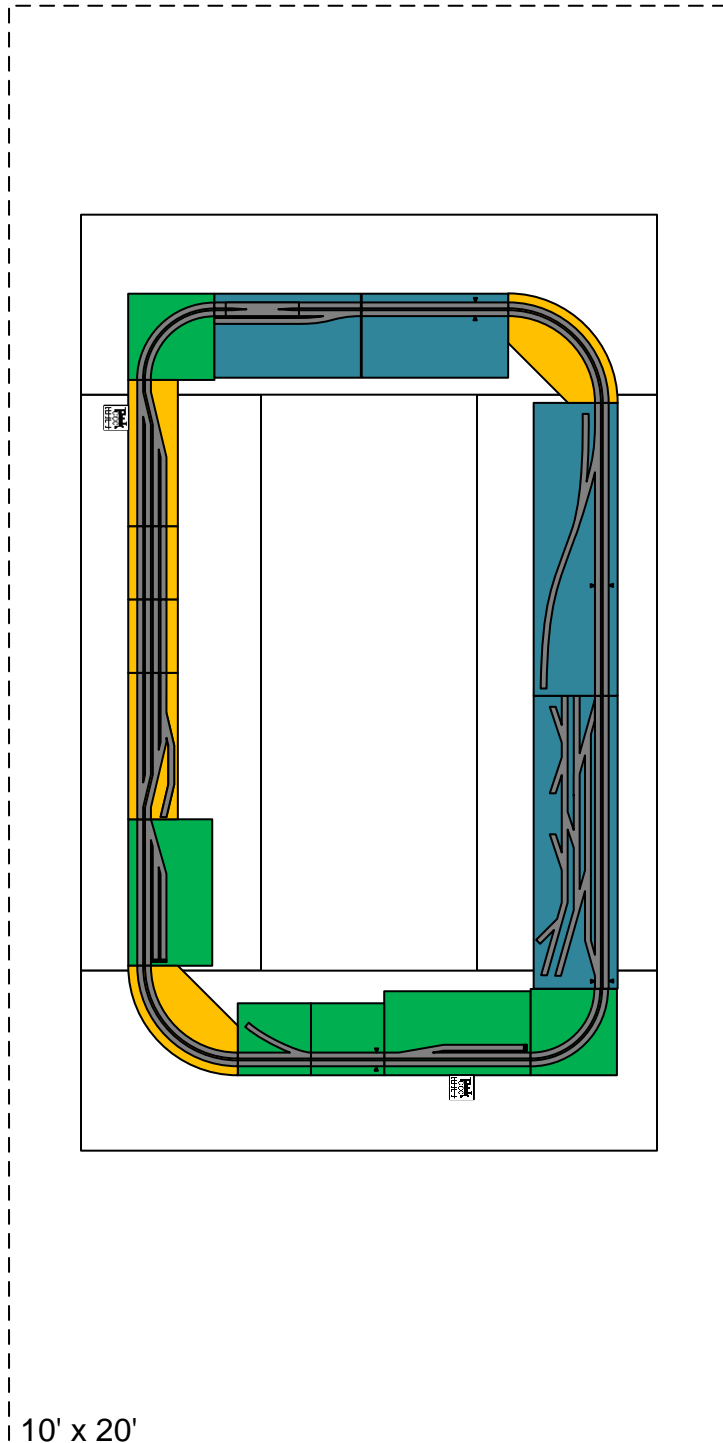

11th Annual Gaithersburg Model Train Show November 6, 2016

T-TRAK Division

Module	Ownership
	Jim N
	Steve J
	John S.