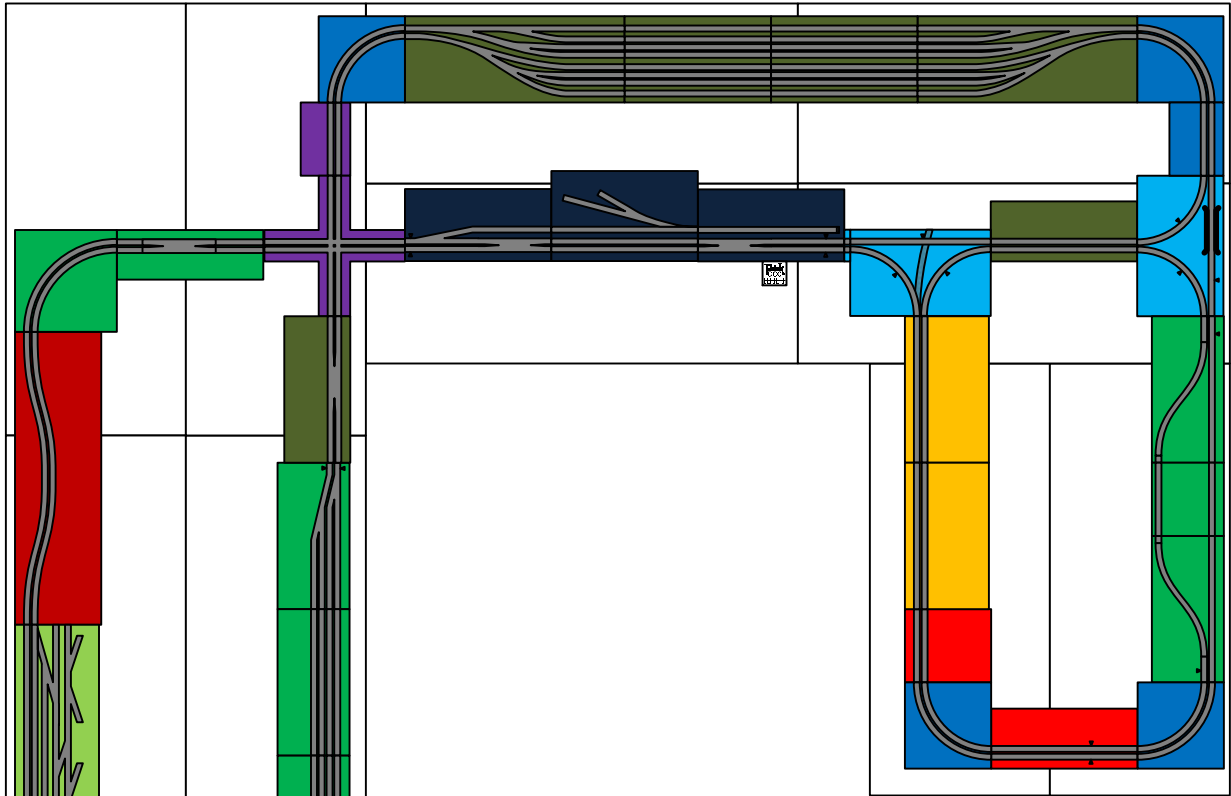

Fairfax Station

April 10, 2016

T-TRAK Division

Module Ownership	
[Red]	Philip C.
[Dark Blue]	Dave D.
[Yellow]	Steve G.
[Olive Green]	Matt G-L.
[Light Blue]	Steve J.
[Red]	Rabbit
[Green]	Janice and Phil P.
[Purple]	Kent S.
[Light Green]	John S.
[Dark Blue]	Leonard W.