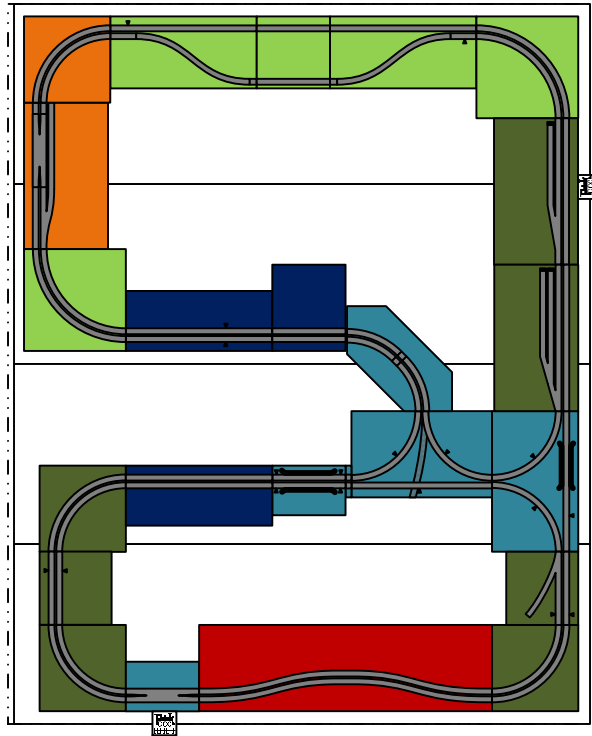

Herndon Depot Museum

March 6, 2016

T-TRAK Division

Module Ownership
Steve J.
Jim N.
John S.
Janice and Phil P.
Rabbit
Philip C.

10' x 8' 2" layout space
41" around every side of
the layout