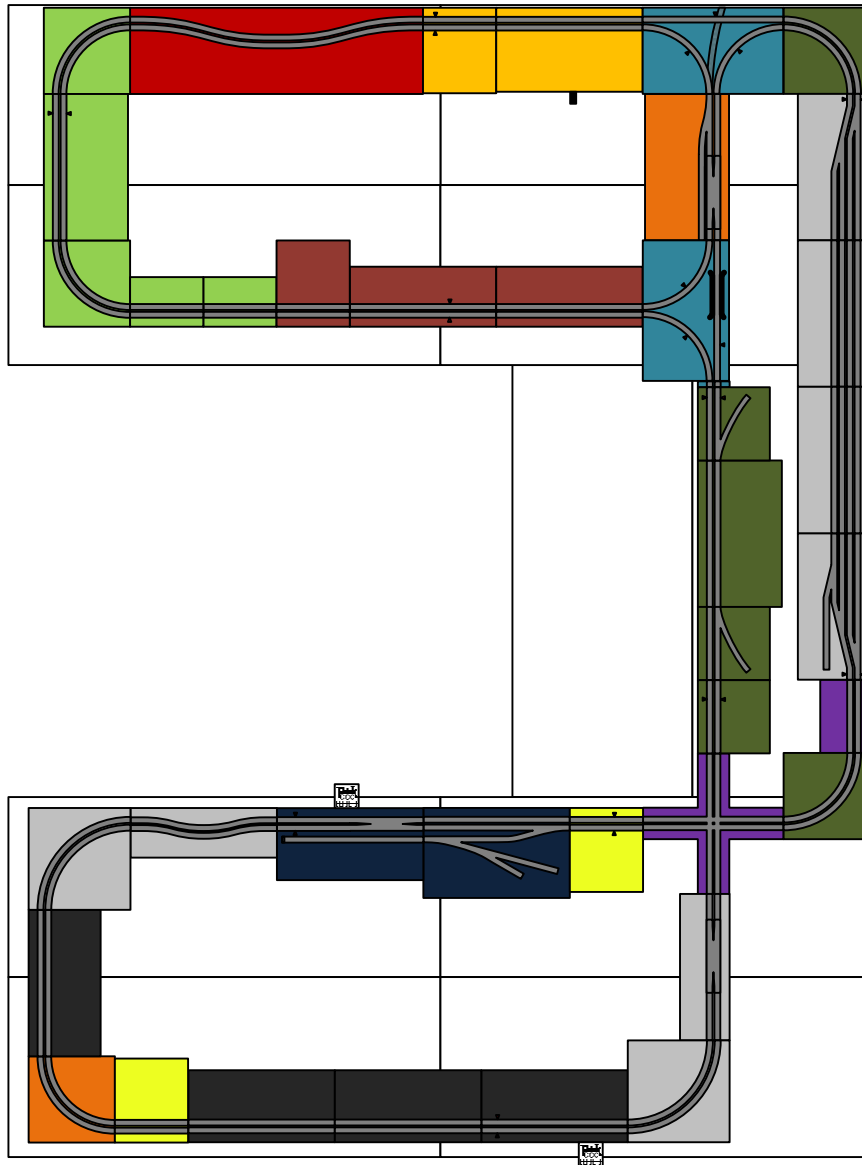

Fairfax Station

February 14, 2016

T-TRAK Division

Module Ownership	
Blue	Steve J.
Green	Jim N.
Dark Blue	Dave D.
Purple	Kent S.
Orange	John S.
Red	Rabbit
Yellow	Nick S.
Light Green	Josh W.
Brown	Philip C.
Dark Grey	Richard H.
Light Grey	Janice and Phil P.
Yellow	Scott H.