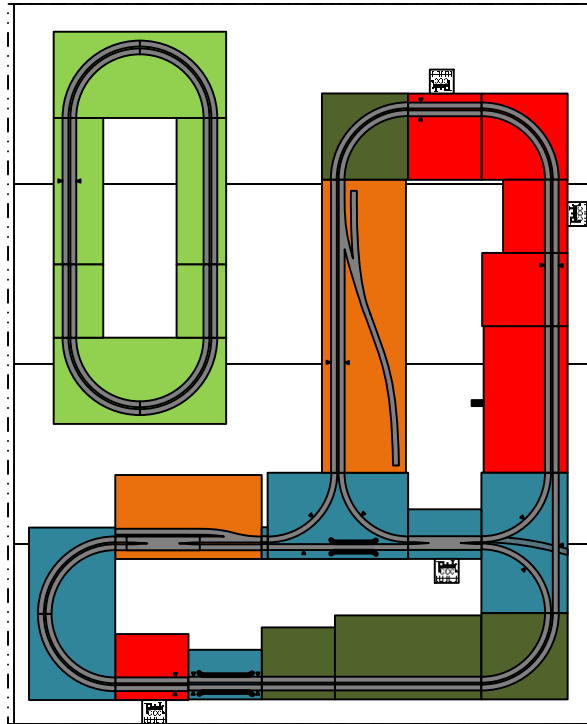

Herndon Holiday Train Show December 12-13, 2015

T-TRAK Division

Module Ownership
Steve J.
Jim N.
John S.
Janice and Phil P.
Nick S.

10 ' x 8' 2" layout space
41" around every side of
the layout