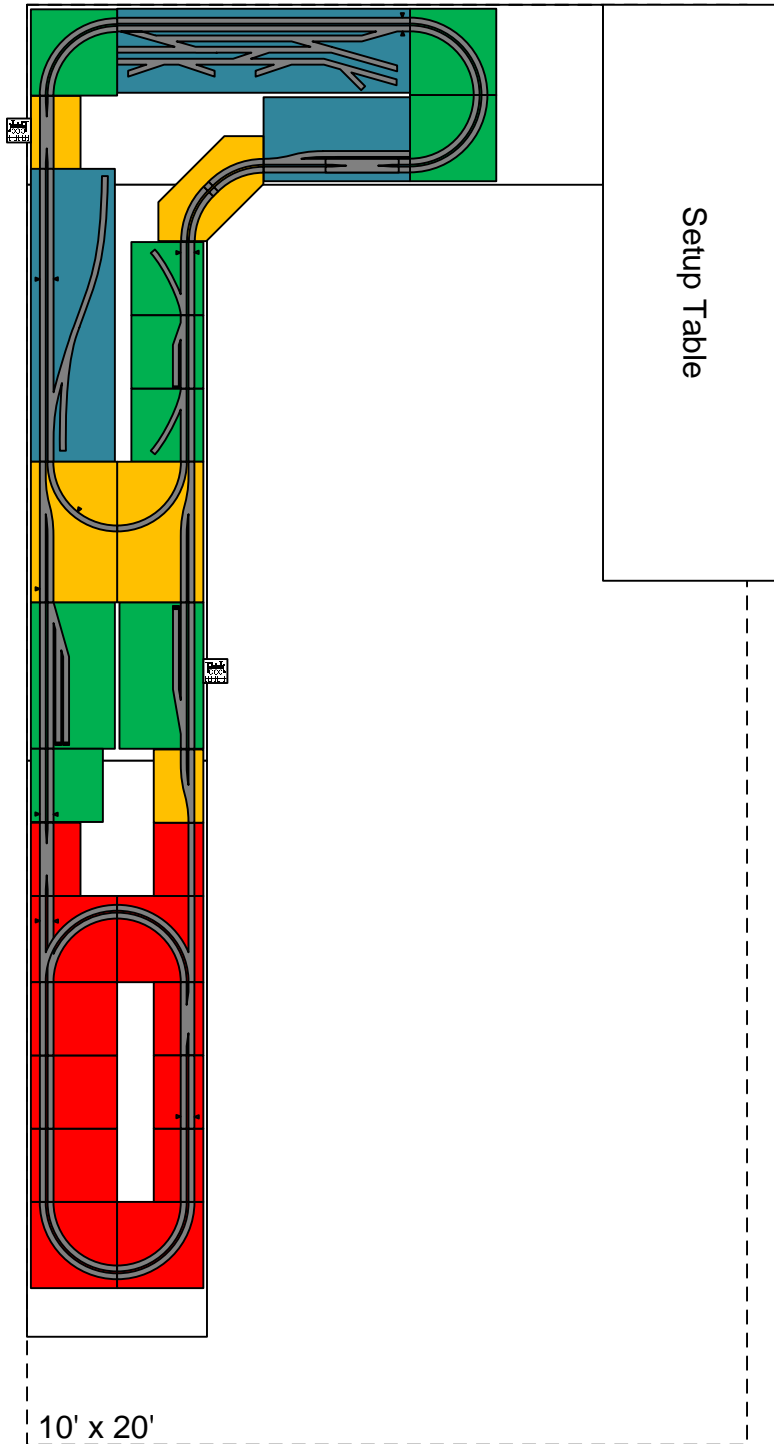

10th Annual Gaithersburg Model Train Show November 1, 2015

T-TRAK Division

Module Ownership
Jim N
Steve J
John S.
Philip C