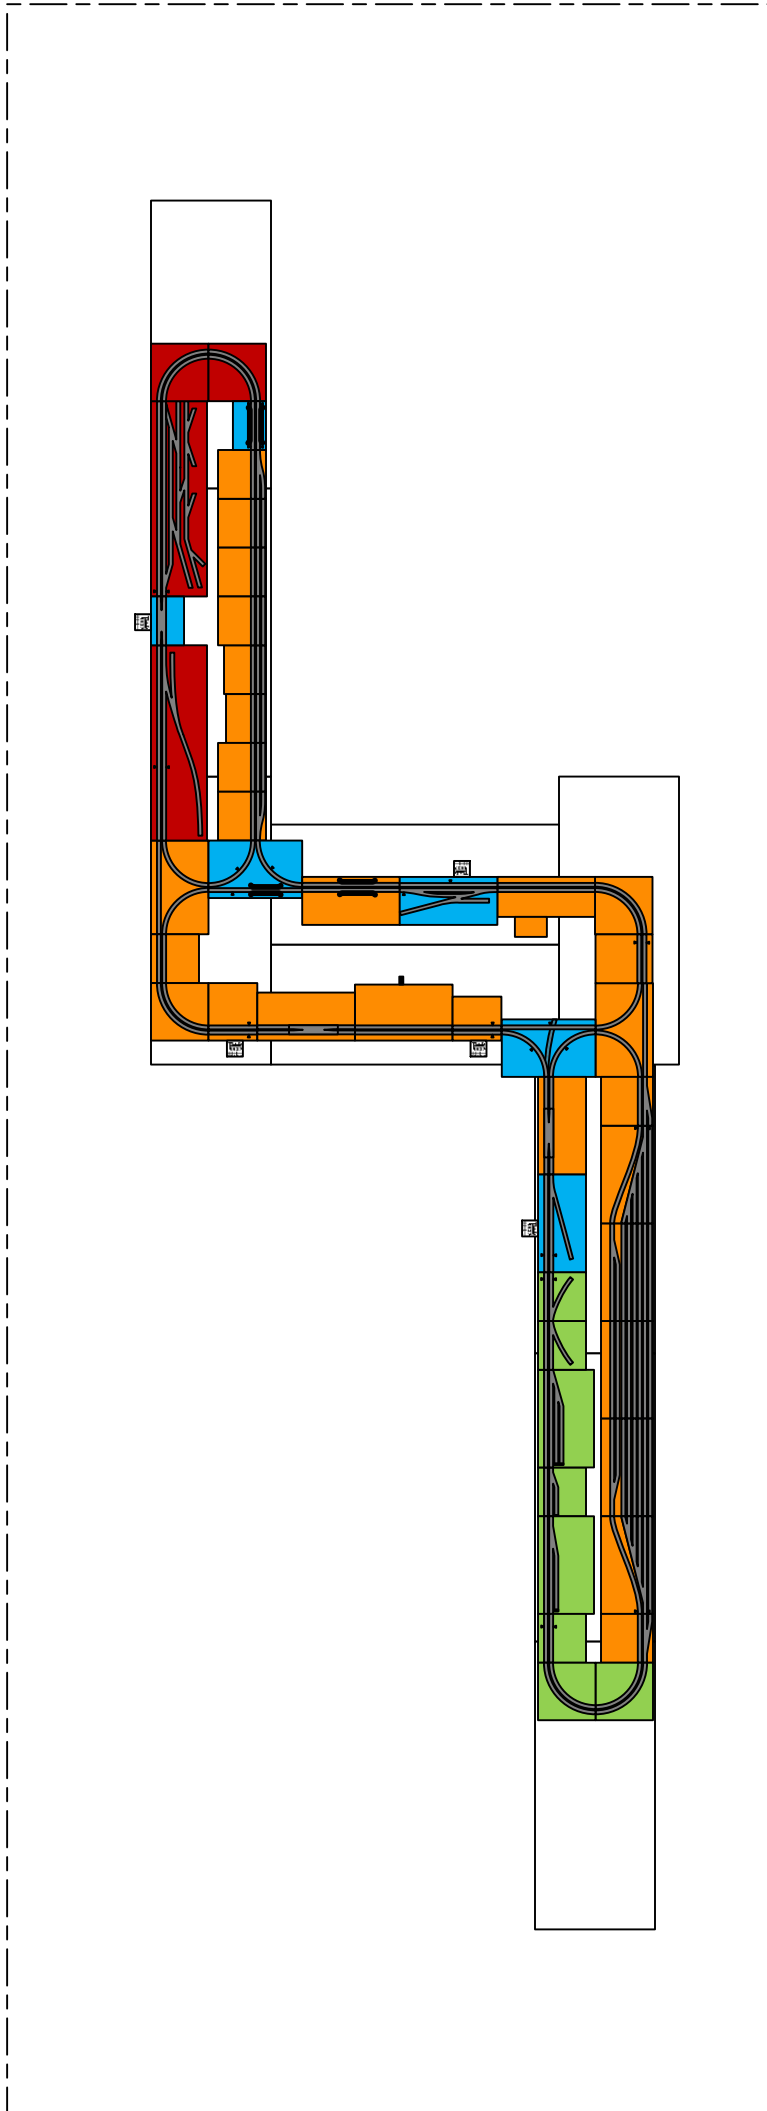

# South Columbia Baptist Church Christmas Show

December 13-14, 2013

T-TRAK Division

Module Ownership	
	Nick S.
	Steve J.
	Ben J.
	Jim N.
	John S.