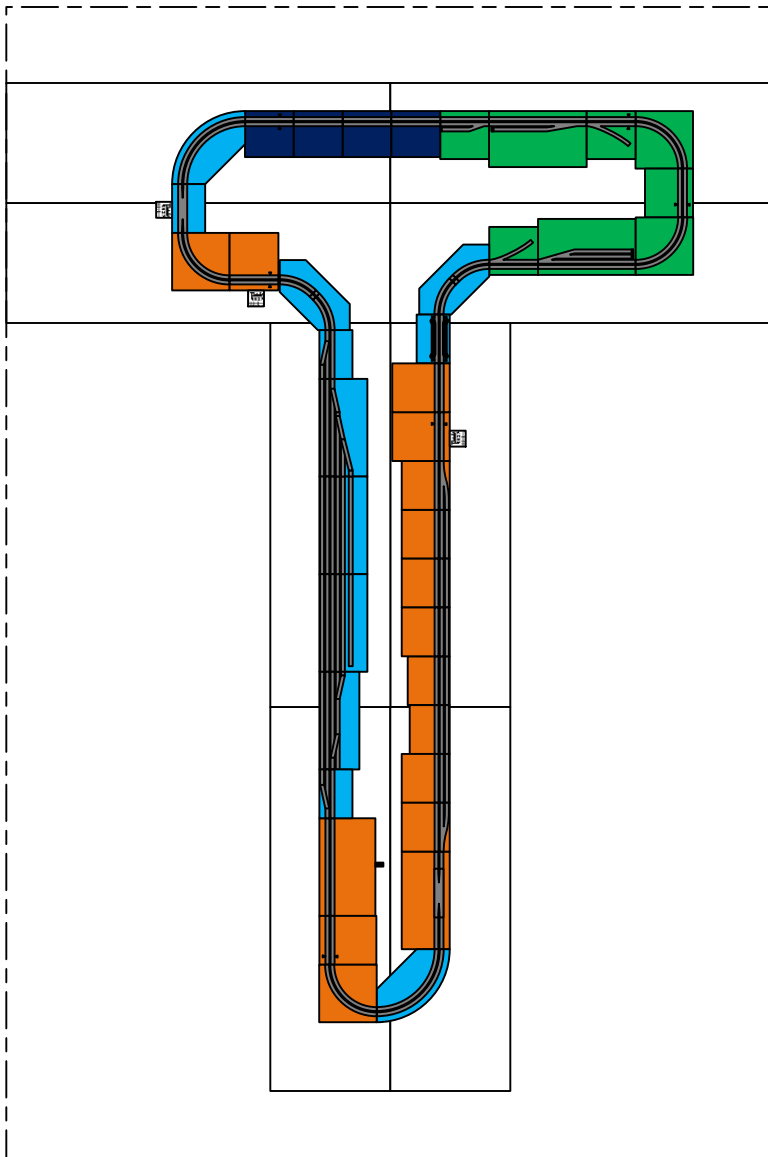

Great Scale Model Train Show

October 26-27, 2013

T-TRAK Division

Module Ownership	
Green	Jim N.
Orange	Nick S.
Blue	Steve J.
Dark Blue	Ben J.