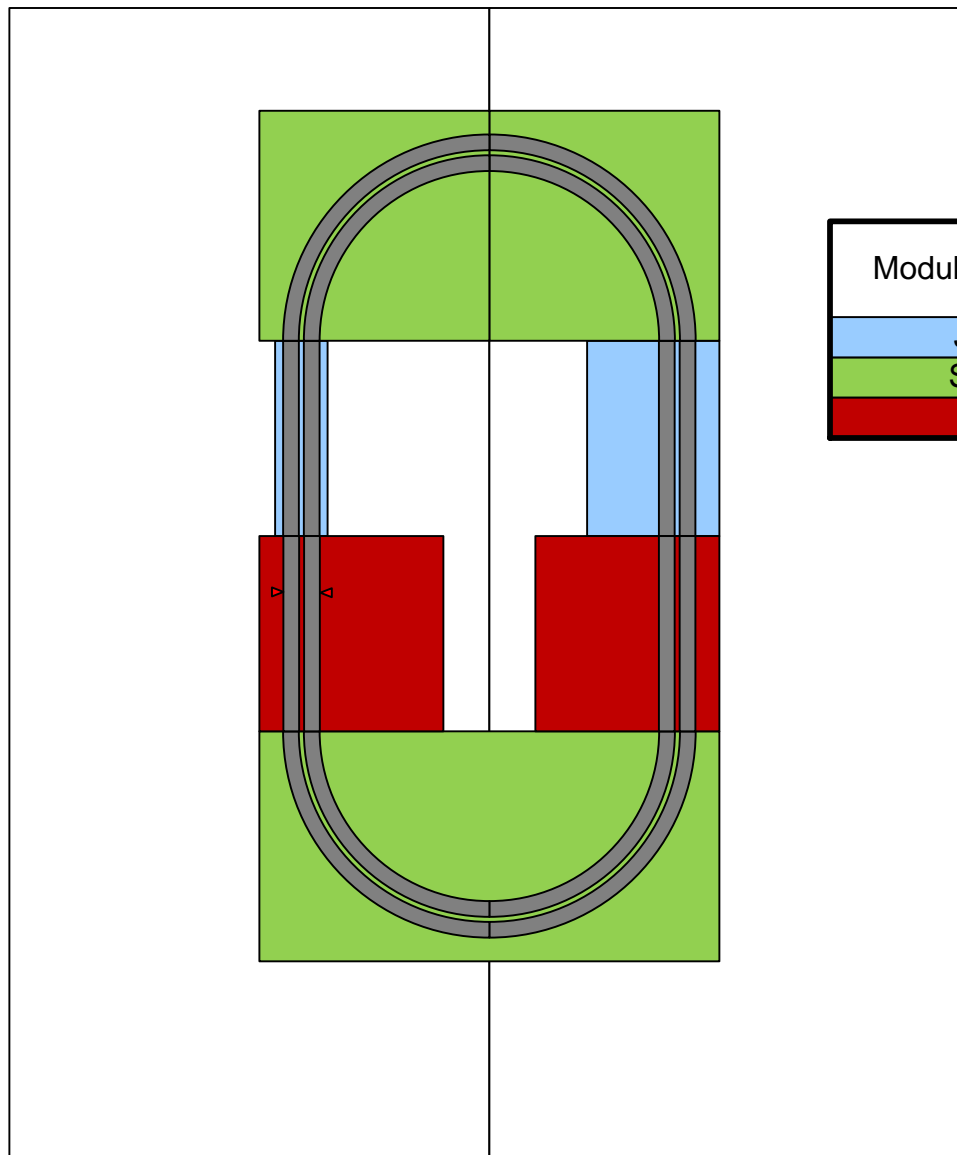

Lorton Station Elementary School PTA Health and Safety Fair December 1, 2012

T-TRAK Division

| Module Ownership |
|------------------|
| Jim Alt. |
| Steve J. |
| Ben J. |