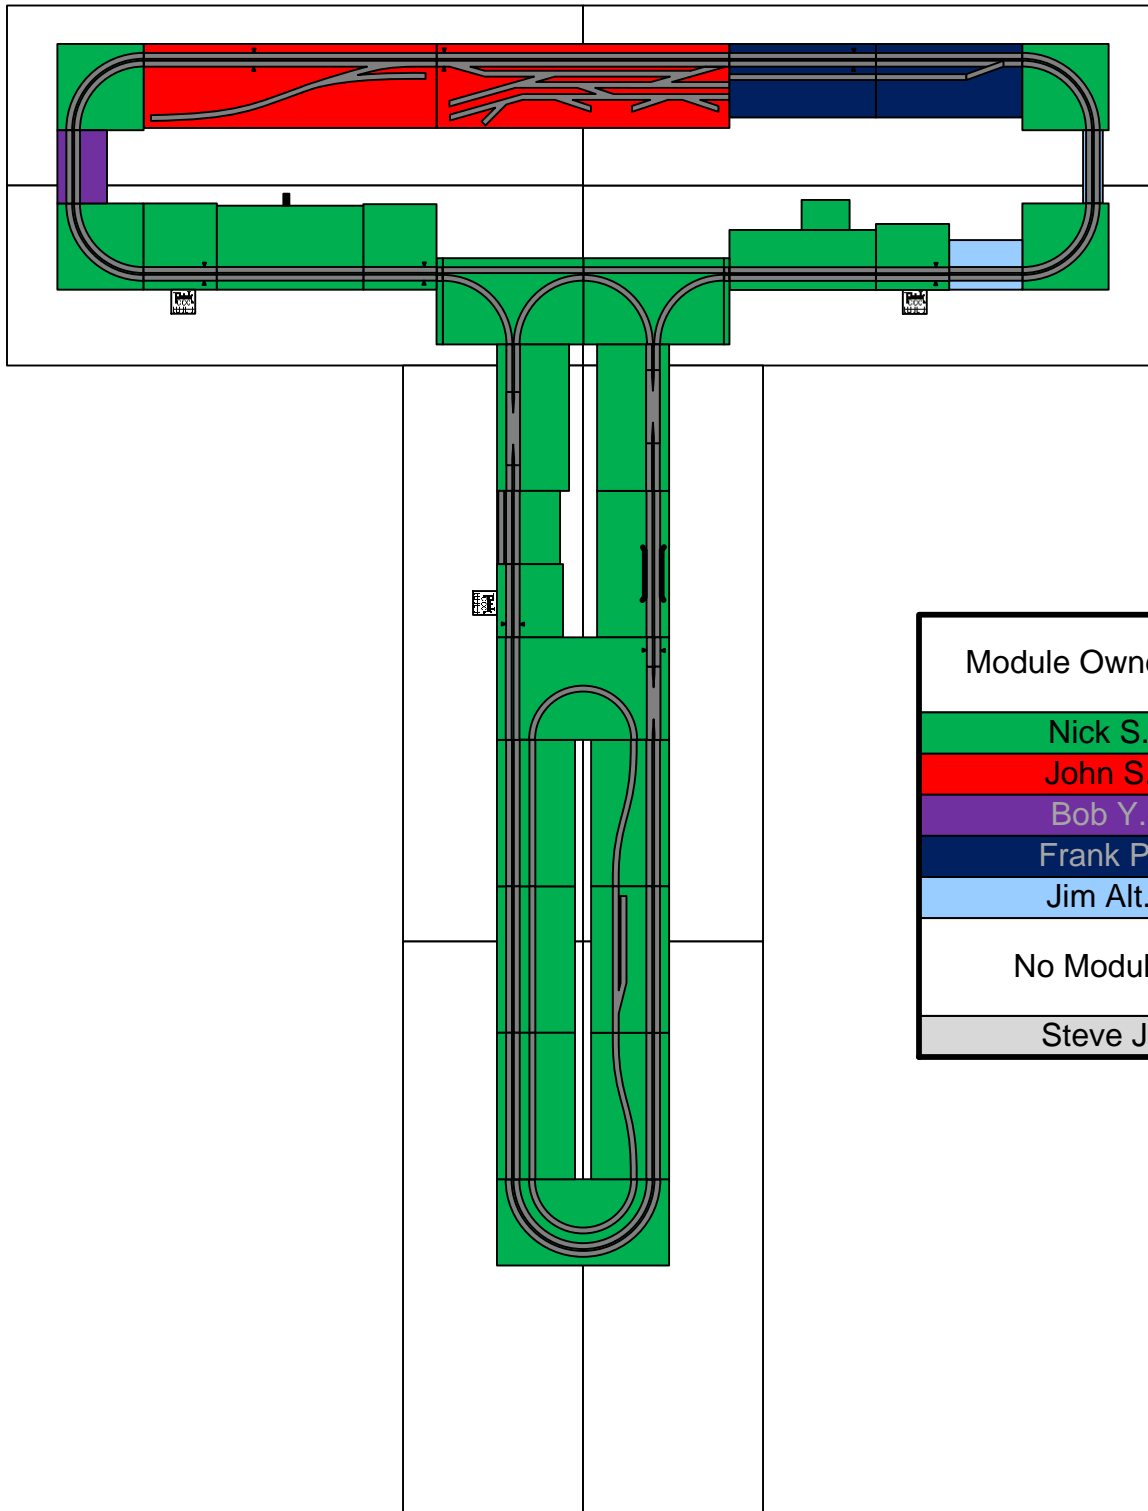

7th Annual Gaithersburg Model Train Show November 4, 2012

T-TRAK Division

Module Ownership
Nick S.
John S.
Bob Y.
Frank P.
Jim Alt.
No Modules
Steve J.

Drawn by Steve J., 04NOV2012