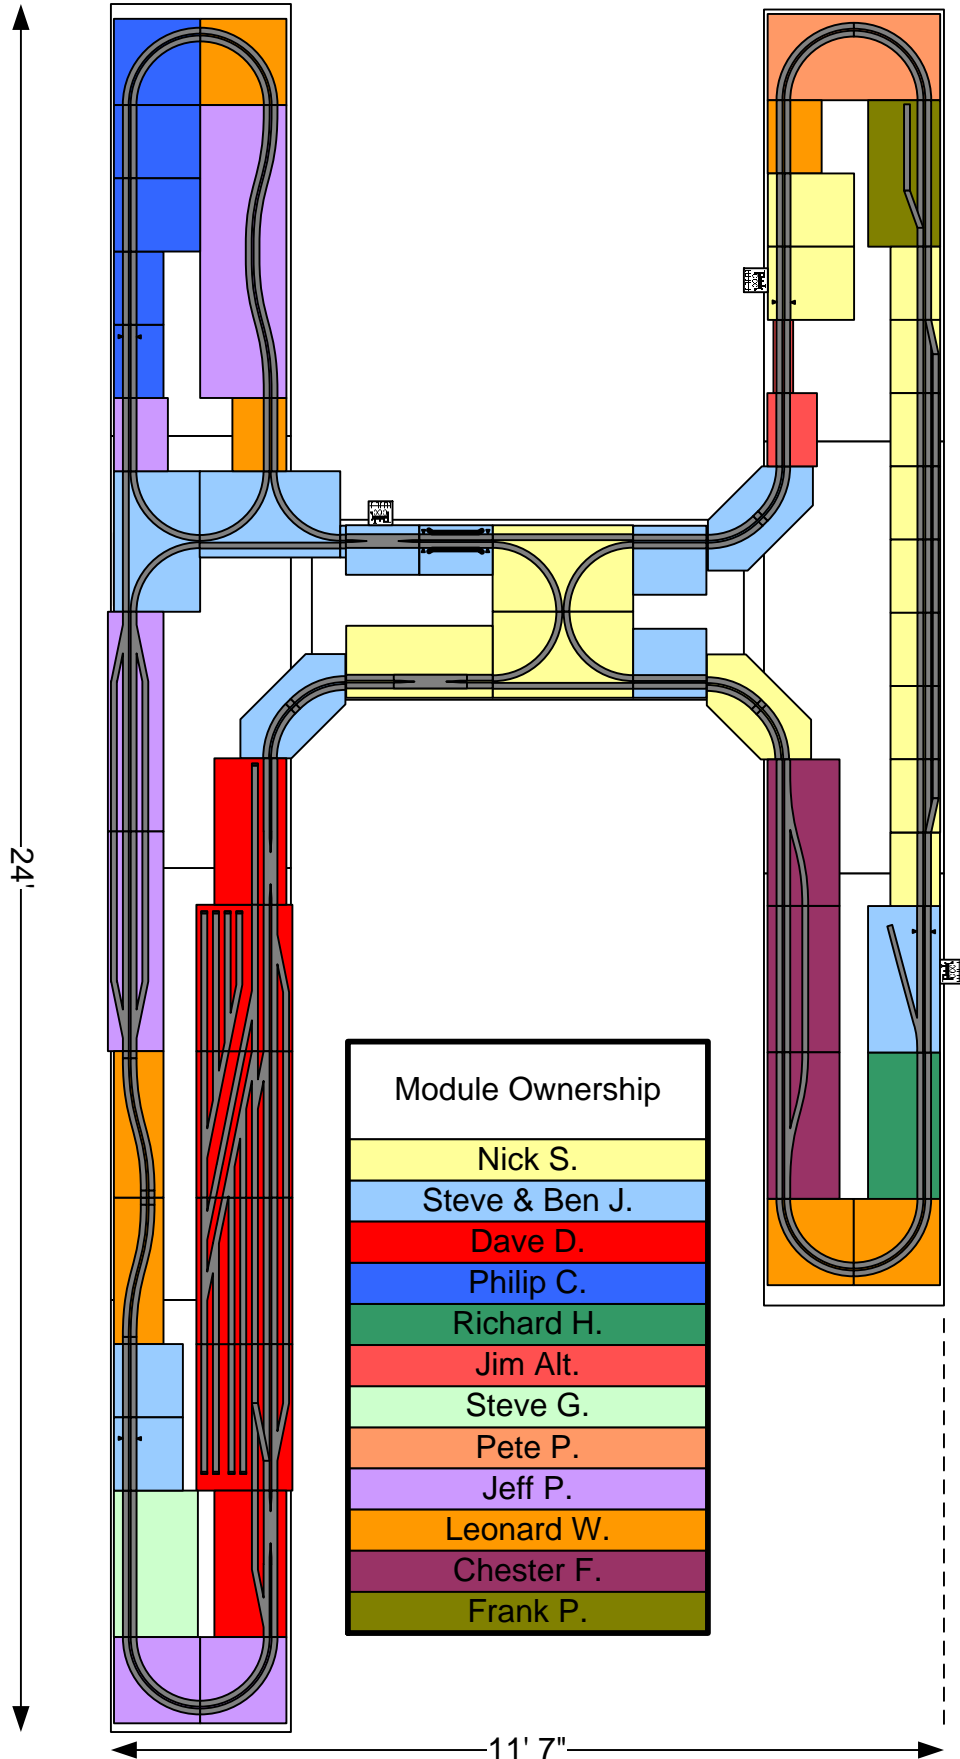

Fairfax Station

May 3, 2009

Fairfax, VA

Drawn by Steve J., 11MAY09