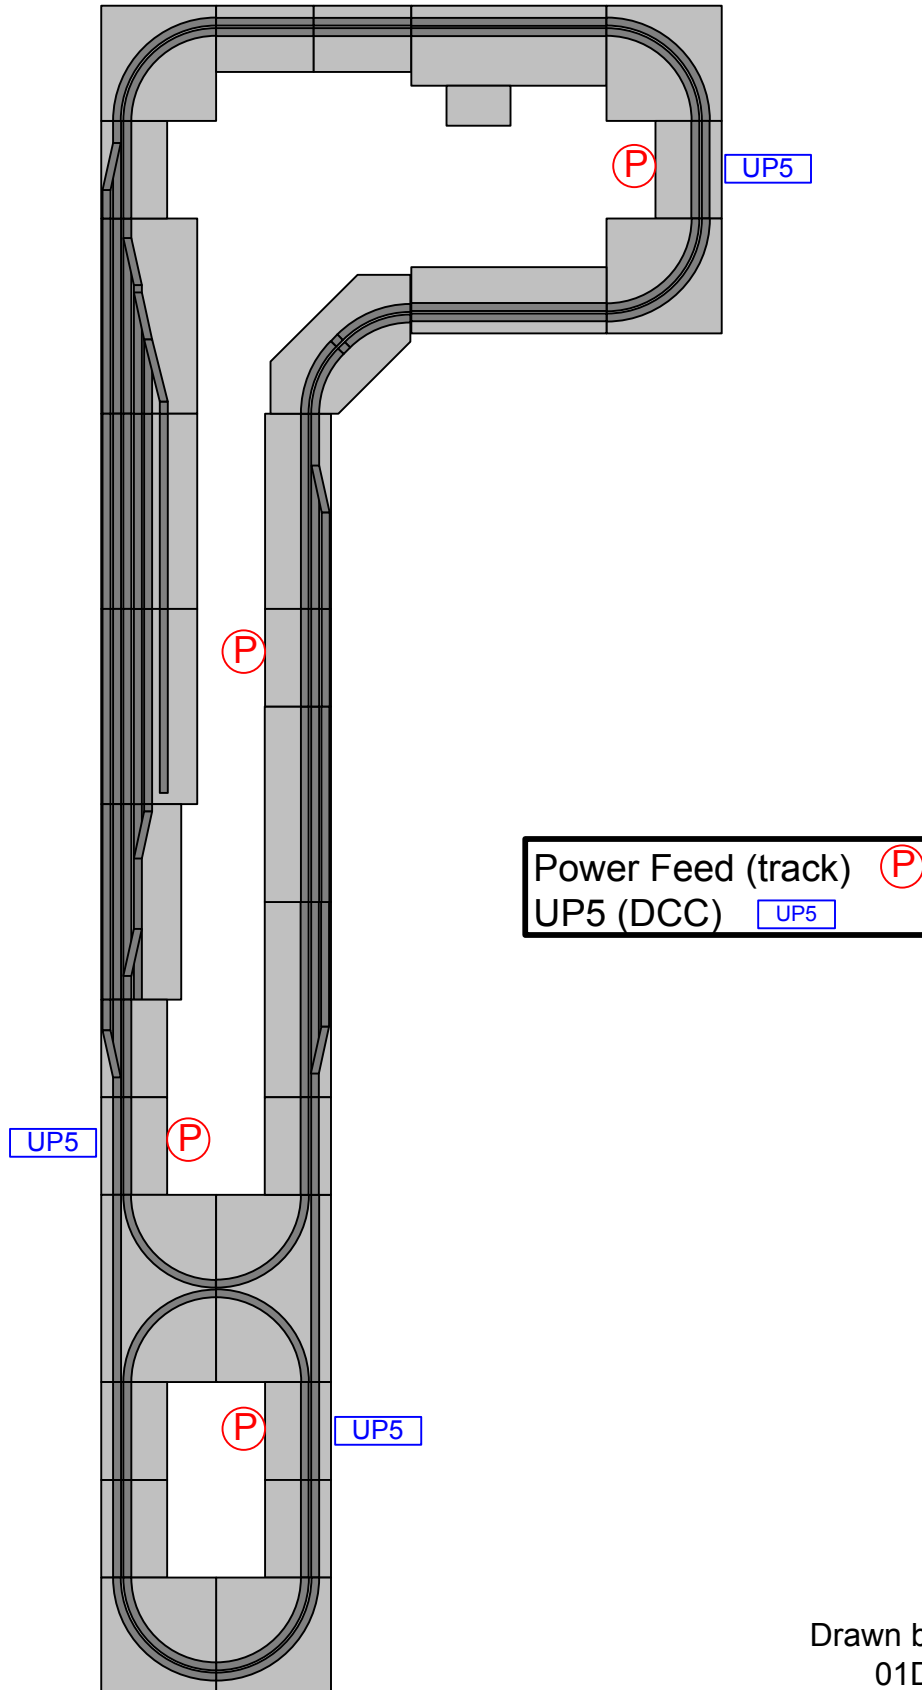

South Columbia Baptist Church

T-TRAK Show

December 9, 2006

Drawn by Steve J.,
01DEC06